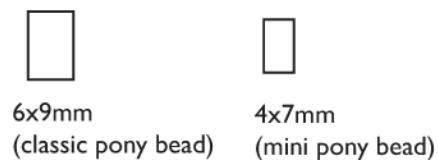

Pony Bead Store

www.ponybeadstore.com • 1. 888. 479. 2022

Cube Shape Beads

Round Beads

Miscellaneous Shapes

Use this scale to check your print.

Do not scale or resize this page when printing, or the sizes will not be accurate.

1 cm = 10mm

1 in = 2.54 cm

Designing a craft project?

See pictures and ideas at our website
www.ponybeadstore.com