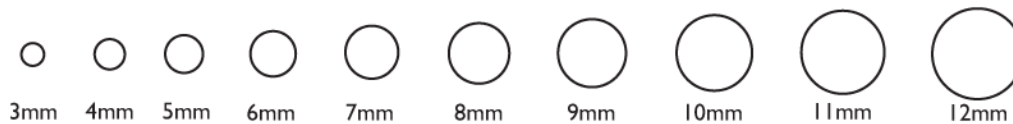

Pony Bead Store

www.ponybeadstore.com • 1. 888. 479. 2022

Cube Shape Beads

Round Beads

Miscellaneous Shapes

Use this scale to check your print.

Do not scale or resize this page when printing, or the sizes will not be accurate.

1 cm = 10mm

1 in = 2.54 cm

Designing a craft project?

See pictures and ideas at our website
www.ponybeadstore.com