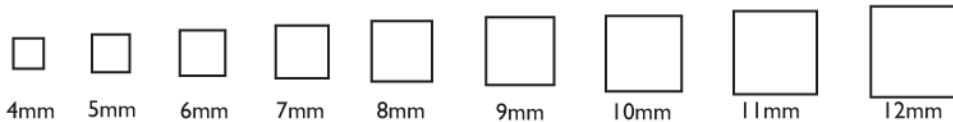

Pony Bead Store

www.ponybeadstore.com • 1. 888. 479. 2022

Cube Shape Beads

Round Beads

Miscellaneous Shapes

Use this scale to check your print.

Do not scale or resize this page when printing, or the sizes will not be accurate.

1 cm = 10mm

1 in = 2.54 cm

Designing a craft project?

See pictures and ideas at our website
www.ponybeadstore.com